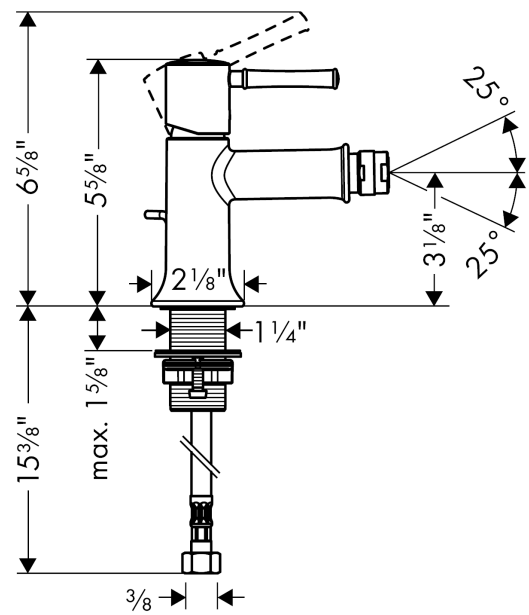

Talis C
Talis C Single-Hole Bidet Faucet
 Finishes : **chrome** Part no. : **14120001**

Description

Features

- Pivoting aerator
- Ceramic cartridge
- Includes pop-up assembly

Item details

List Price \$ 330.00

Compliance

Product image

Scale drawing

Talis C
Talis C Single-Hole Bidet Faucet
Finishes : **chrome** Part no. : **14120001**

Exploded drawing

Year of production: >08/01

Talis C

Talis C Single-Hole Bidet Faucet

Finishes : **chrome** Part no. : **14120001**

Spare parts list

Year of production: >08/01

Pos.	Description	Part no.	Price	PU
1	handle	14191000	-	1
2	screw cover	96338000	-	1
3	flange	98863000	-	1
4	nut	98864000	-	1
5	O-ring 23x2	98398000	-	1
6	O-ring 27x1,5	92527000	-	1
7	O-ring 25x1,5	98146000	-	1
8	cartridge, assy	97685000	-	1
9	locking screw for handle	95140000	-	1
10	seal	98865000	-	1
11	adapter for cartridge	98866000	-	1
12	ball joint	92036000	-	1
13	aerator M24x1 (7 l/min)	13085000	-	1
14	fixing set (Ø 32)	13961000	-	1
15	lever collar	97548000	-	1
16	connection hose 18½" M8x0,75 3/8"	96321001	-	1
17	O-ring 7x1,5	98422000	-	1
18	pull rod	96657000	-	1
19	sealing set	95581000	-	1
a	pop up waste	88509000	-	1