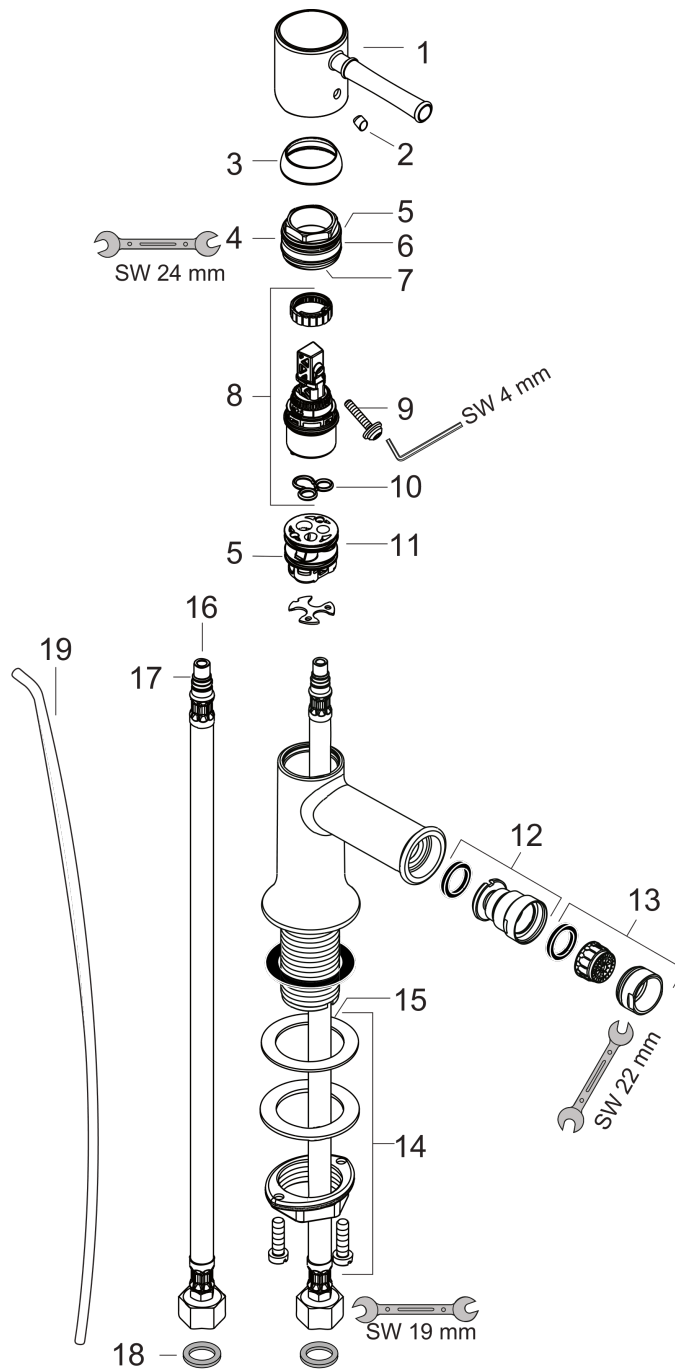

Talis C
Talis C Single-Hole Bidet Faucet
 Finishes : **chrome** Part no. : **14120001**

Description

Features

- Pivoting aerator
- Ceramic cartridge
- Includes pop-up assembly

Item details

List Price \$ 330.00

Compliance

Product image

Scale drawing

Talis C
Talis C Single-Hole Bidet Faucet
Finishes : **chrome** Part no. : **14120001**

Exploded drawing

Year of production: >08/01

Talis C

Talis C Single-Hole Bidet Faucet

Finishes : **chrome** Part no. : **14120001**

Spare parts list

Year of production: >08/01

Pos.	Description	Part no.	Price	PU
1	handle	14191000	-	1
2	screw cover	96338000	-	1
3	flange	98863000	-	1
4	nut	98864000	-	1
5	O-ring 23x2	98398000	-	1
6	O-ring 27x1,5	92527000	-	1
7	O-ring 25x1,5	98146000	-	1
8	cartridge, assy	97685000	-	1
9	locking screw for handle	95140000	-	1
10	seal	98865000	-	1
11	adapter for cartridge	98866000	-	1
12	ball joint	92036000	-	1
13	aerator M24x1 (7 l/min)	13085000	-	1
14	fixing set (Ø 32)	13961000	-	1
15	lever collar	97548000	-	1
16	connection hose 18½" M8x0,75 3/8"	96321001	-	1
17	O-ring 7x1,5	98422000	-	1
18	pull rod	96657000	-	1
19	sealing set	95581000	-	1
a	pop up waste	88509000	-	1